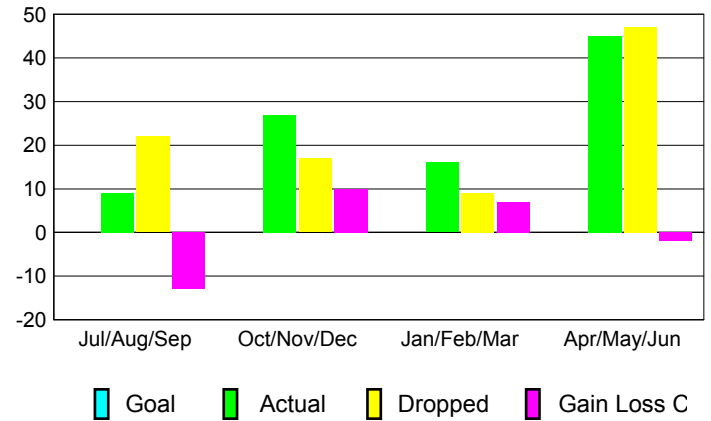

Membership Results 2012-2013
Goal, New, Dropped, Gain/Loss